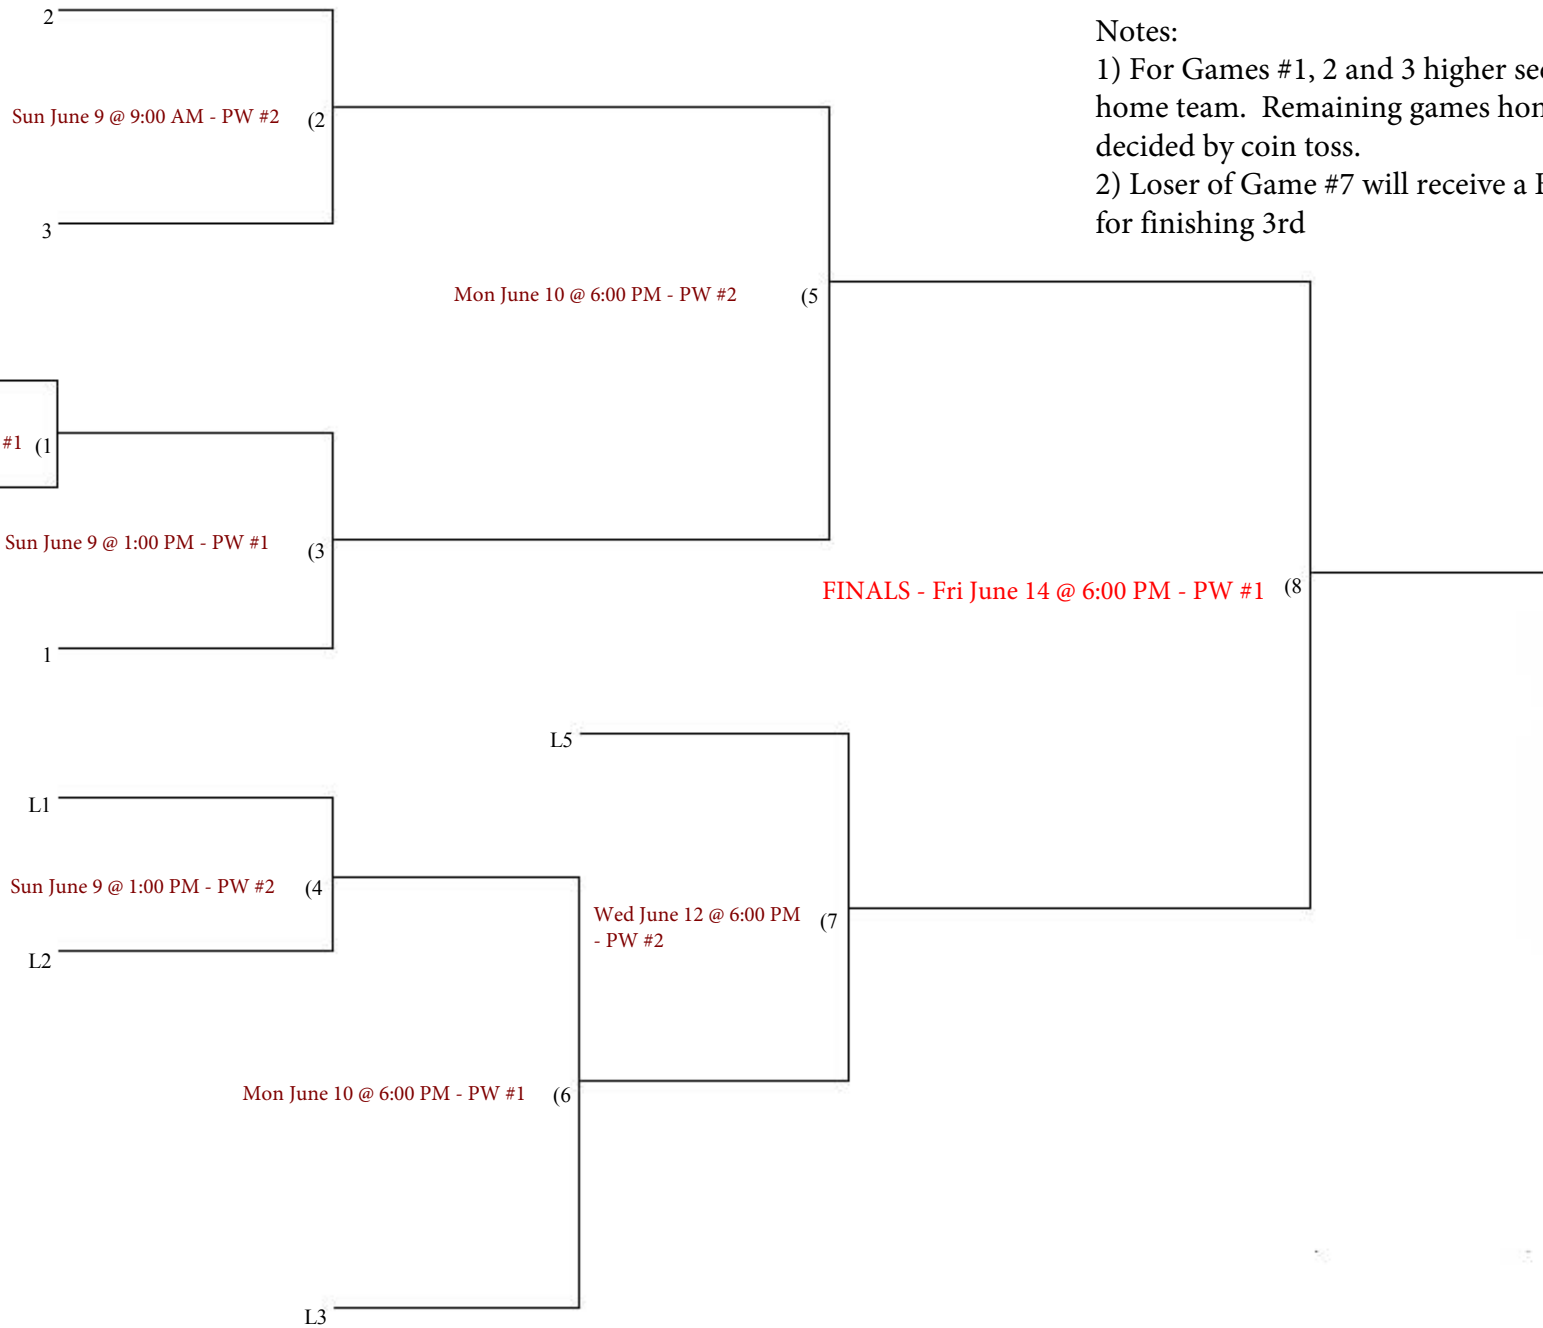

5 Team Double Elimination

13U - Championship Bracket

Notes:

- 1) For Games #1, 2 and 3 higher seed is the home team. Remaining games home team decided by coin toss.
- 2) Loser of Game #7 will receive a Bronze Medal for finishing 3rd